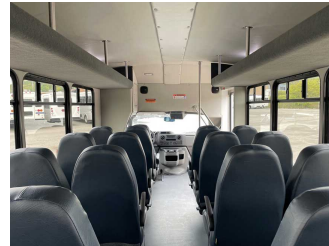

## Call for Pricing

**Monthly Payments as Low as \$1,004**

CP=Co-Pilot Seat | LR=Luggage Rack | PS=Perimeter Seating | RRR=Rear Removable Row | RS=Rear Storage (no wall) | RSW=Rear Storage with Wall | WS=Wheelchair Station