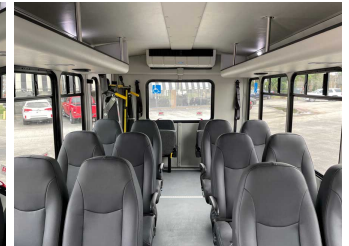

## Call for Pricing

**Monthly Payments as Low as \$1,045**

CP=Co-Pilot Seat | LR=Luggage Rack | PS=Perimeter Seating | RRR=Rear Removable Row | RS=Rear Storage (no wall) | RSW=Rear Storage with Wall | WS=Wheelchair Station