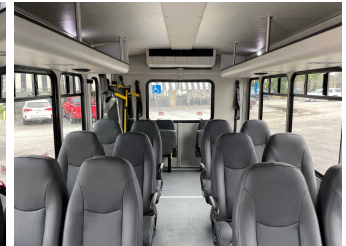

Call for Pricing

Monthly Payments as Low as $1,045

CP=Co-Pilot Seat | LR=Luggage Rack | PS=Perimeter Seating | RRR=Rear Removable Row | RS=Rear Storage (no wall) | RSW=Rear Storage with Wall | WS=Wheelchair Station

Features

Storage

Overhead Luggage Racks (full length both sides) with Aircraft Reading Lights

Heating & Cooling

65,000 BTU Rear Heater

70,000 BTU A/C with Dual Compressors

Seating

High-back Berkshire Recliner Seats with Retractable Seat Belts

Level Five Upgrade Fabric: Black Reflections Leathermate

Arm Rests at Aisle

Track Seating

Two (2) Single Jump Seats

Deluxe Driver's Seat (recline)

Doors & Windows

36" x 36" T-Slider Windows (T-Slider at Top)

Electric Double-Leaf Entrance Door with Exterior Key Switch

Exterior Features

Driver's Running Board

Stainless Steel Wheel Inserts with Valve Stem Extensions

Electrical

AM/FM/CD with 4 Speakers

Back-up Camera

Ford OEM Alternator (240 Amp)

LED Interior and Exterior Lights

Interior Features

Fire Extinguisher

Gray Gerflor Flooring

Padded Grab Handle on Seat Backs

Padded Vinyl Interior (Walls & Ceiling)

Right Hand Entrance Grab Rail

Chassis Features

Tilt Wheel/Cruise Control

Wheelchair Equipment

ADA Compliance (Brake Interlock, Decals, Lights, Fast Idle Switch)

Fully Automatic Wheelchair Lift (Braun)

Two (2) Q-Strait Wheelchair Tie Downs

Two (2) Storage Pouches for Tie-Downs

Miscellaneous

Plywood Subfloor