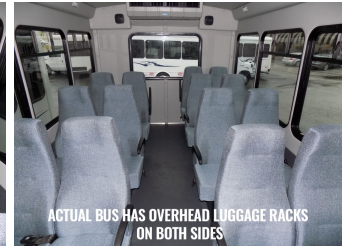

Call for Pricing

Monthly Payments as Low as $935

CP=Co-Pilot Seat | LR=Luggage Rack | PS=Perimeter Seating | RRR=Rear Removable Row | RS=Rear Storage (no wall) | RSW=Rear Storage with Wall | WS=Wheelchair Station

Features

Heating & Cooling

- 35,000 BTU Rear Heater
- 70,000 BTU A/C with Dual Compressors

Seating

- High-back Seats (non-recline) w/ Blue Shadow fabric
- High-back Seats (non-recline) w/ Retractable Seat Belts
- Arm Rests at Aisle
- Deluxe Driver's Seat (recline)

Electrical

- AM/FM/CD with 4 Speakers
- Back-up Camera
- Ford OEM Alternator (240 Amp)
- LED Interior and Exterior Lights

Chassis Features

- Tilt Wheel/Cruise Control

Storage

- Overhead Luggage Racks (full length both sides) with Aircraft Reading Lights

Doors & Windows

- 36" x 36" T-Slider Windows (T-Slider at Top)
- Electric Double-Leaf Entrance Door with Exterior Key Switch

Exterior Features

- Driver's Running Board
- Stainless Steel Wheel Inserts with Valve Stem Extensions

Interior Features

- 6" x 16" Interior Mirror
- Fire Extinguisher
- Gray Gerflor Flooring
- Right Hand Entrance Grab Rail