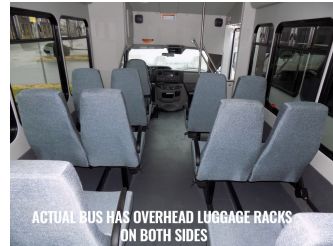

Call for Pricing

Monthly Payments as Low as $935

CP=Co-Pilot Seat | LR=Luggage Rack | PS=Perimeter Seating | RRR=Rear Removable Row | RS=Rear Storage (no wall) | RSW=Rear Storage with Wall | WS=Wheelchair Station

Features

Heating & Cooling

- 35,000 BTU Rear Heater
- 70,000 BTU A/C with Dual Compressors

Seating

- High-back Seats (non-recline) w/ Blue Shadow fabric
- High-back Seats (non-recline) w/ Retractable Seat Belts
- Arm Rests at Aisle
- Deluxe Driver's Seat (recline)

Electrical

- AM/FM/CD with 4 Speakers
- Back-up Camera
- Ford OEM Alternator (240 Amp)
- LED Interior and Exterior Lights

Chassis Features

- Tilt Wheel/Cruise Control

Storage

- Overhead Luggage Racks (full length both sides) with Aircraft Reading Lights

Doors & Windows

- 36" x 36" T-Slider Windows (T-Slider at Top)
- Electric Double-Leaf Entrance Door with Exterior Key Switch

Exterior Features

- Driver's Running Board
- Stainless Steel Wheel Inserts with Valve Stem Extensions

Interior Features

- 6" x 16" Interior Mirror
- Fire Extinguisher
- Gray Gerflor Flooring
- Right Hand Entrance Grab Rail