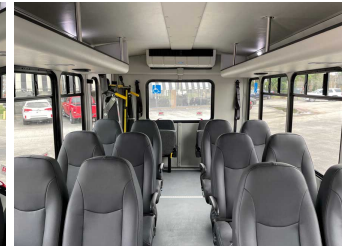

## Call for Pricing

**Monthly Payments as Low as \$2,099**

CP=Co-Pilot Seat | LR=Luggage Rack | PS=Perimeter Seating | RR=Rear Ramp | RS=Rear Storage (no wall) | RSW=Rear Storage with Wall | WS=Wheelchair Station